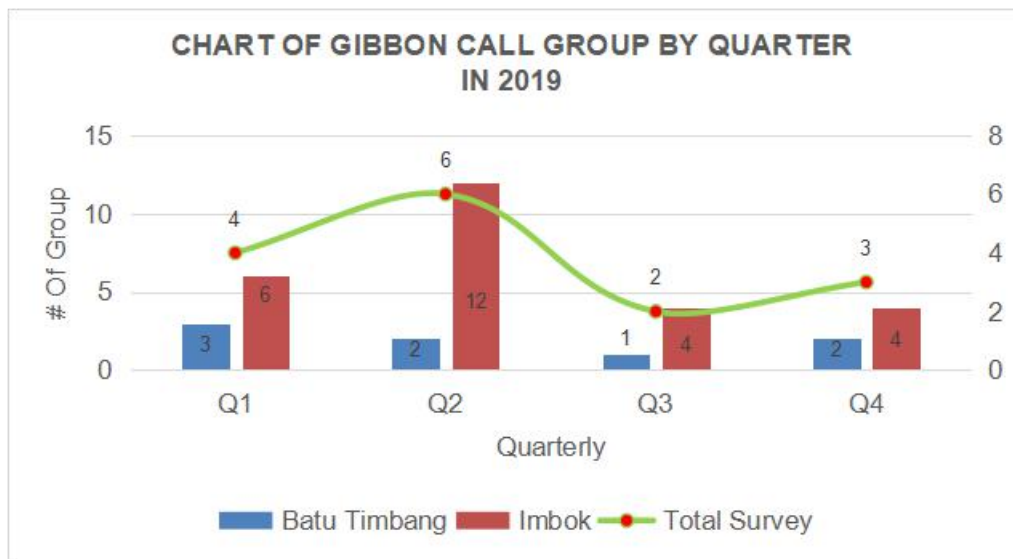

## Borneon Gibbon Call Surveys

No	Quarter	# Of Gibbon Group		# Of Survey		Total Survey	Total Group
		Batu Timbang	Imbok	Batu Timbang	Imbok		
1	Quarter 1	3	6	1	3	4	9
2	Quarter 2	2	12	1	5	6	14
3	Quarter 3	1	4	1	1	2	5
4	Quarter 4	2	4	1	2	3	6
<b>GRAND TOTAL</b>		<b>8</b>	<b>26</b>	<b>4</b>	<b>11</b>	<b>15</b>	<b>34</b>

Table 1: Borneon Gibbon

Figure 1: Chart of Gibbon Call Group by Quarter in 2019

### Summary

According to the acquired data it shows that, *34 group of Bornean Gibbon* were recorded at 11 observation location which is known as suitable for Gibbon observation area. These observations were made throughout 2019.